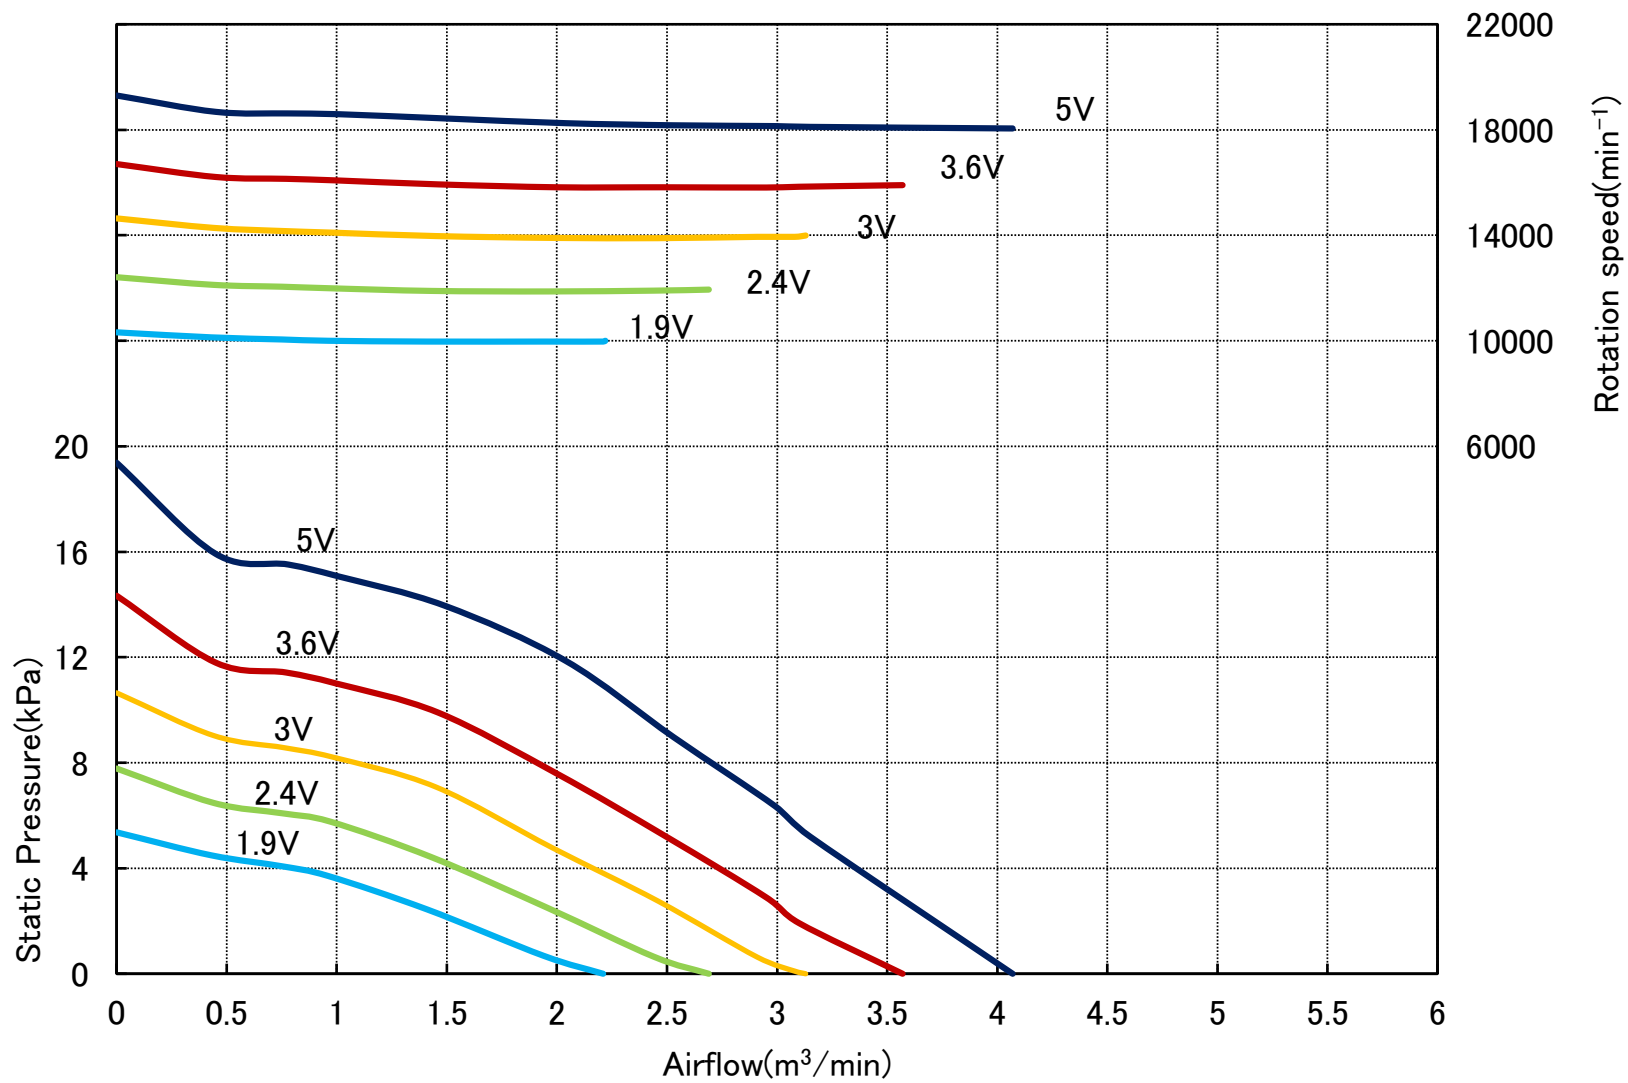

[Reference] Characteristics by Speed Control Voltage 60DCF-485

[Reference] Characteristics by Speed Control Voltage 60DCF-486

[Reference] Characteristics by Speed Control Voltage 60DCF-487

[Reference] Control VS Speed (fully open)