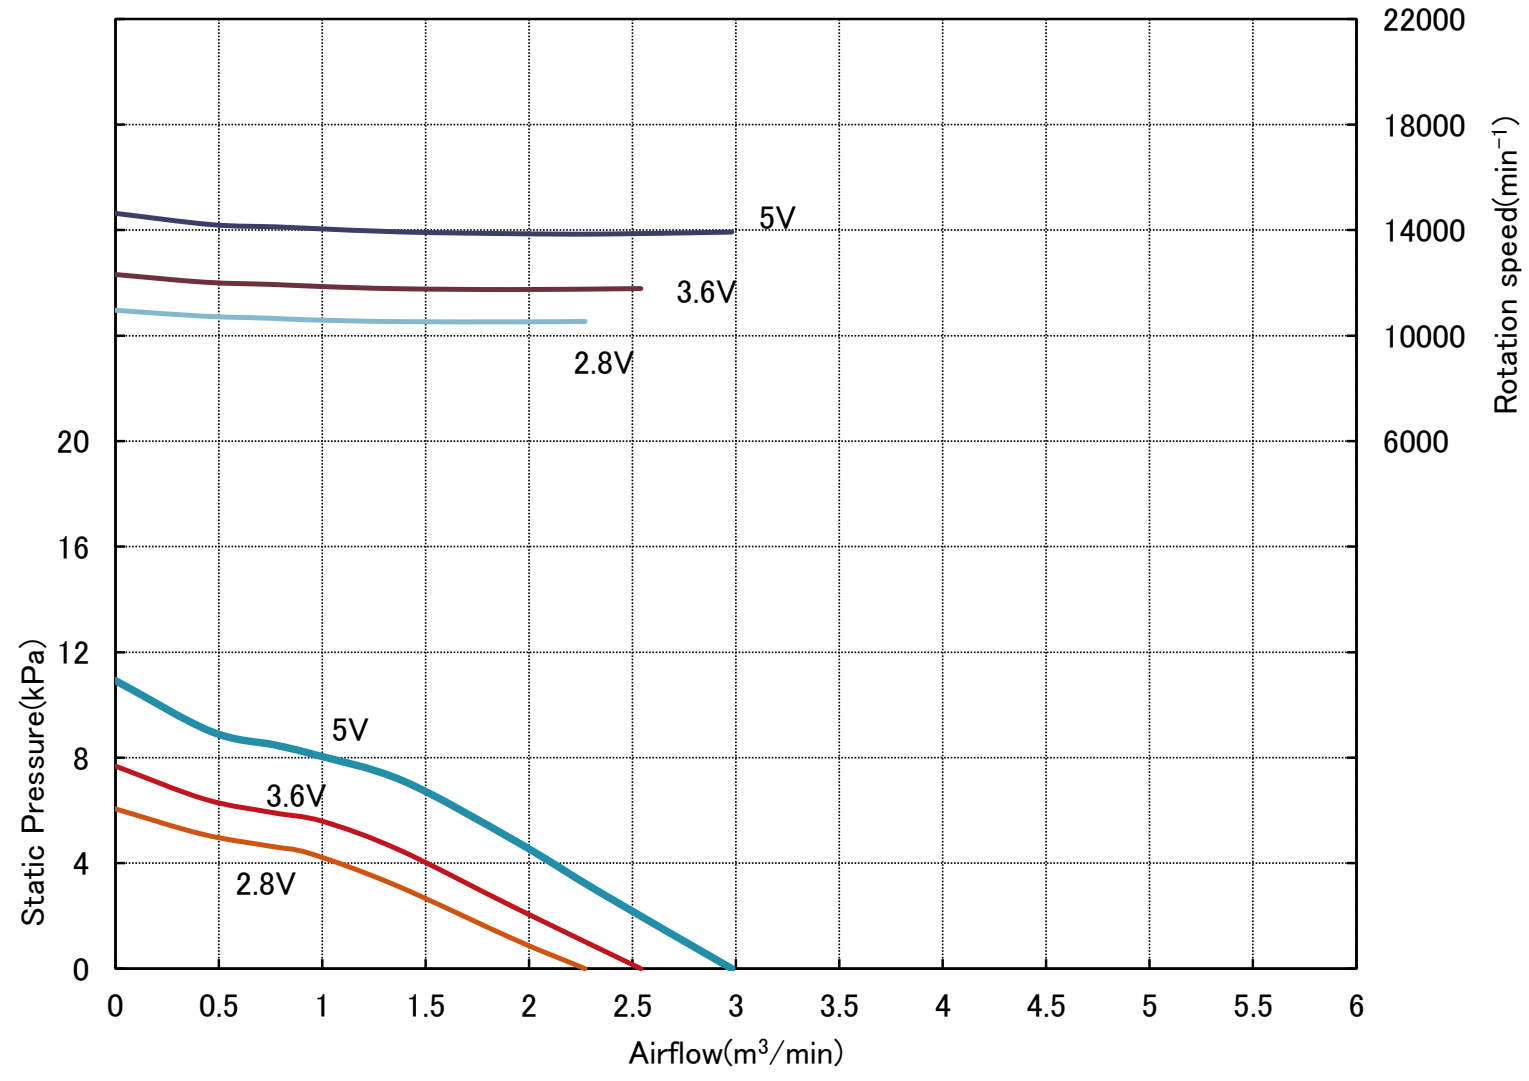

[Reference] Characteristics by Speed Control Voltage 60DCF-485

[Reference] Characteristics by Speed Control Voltage 60DCF-486

[Reference] Characteristics by Speed Control Voltage 60DCF-487

[Reference] Control VS Speed (fully open)