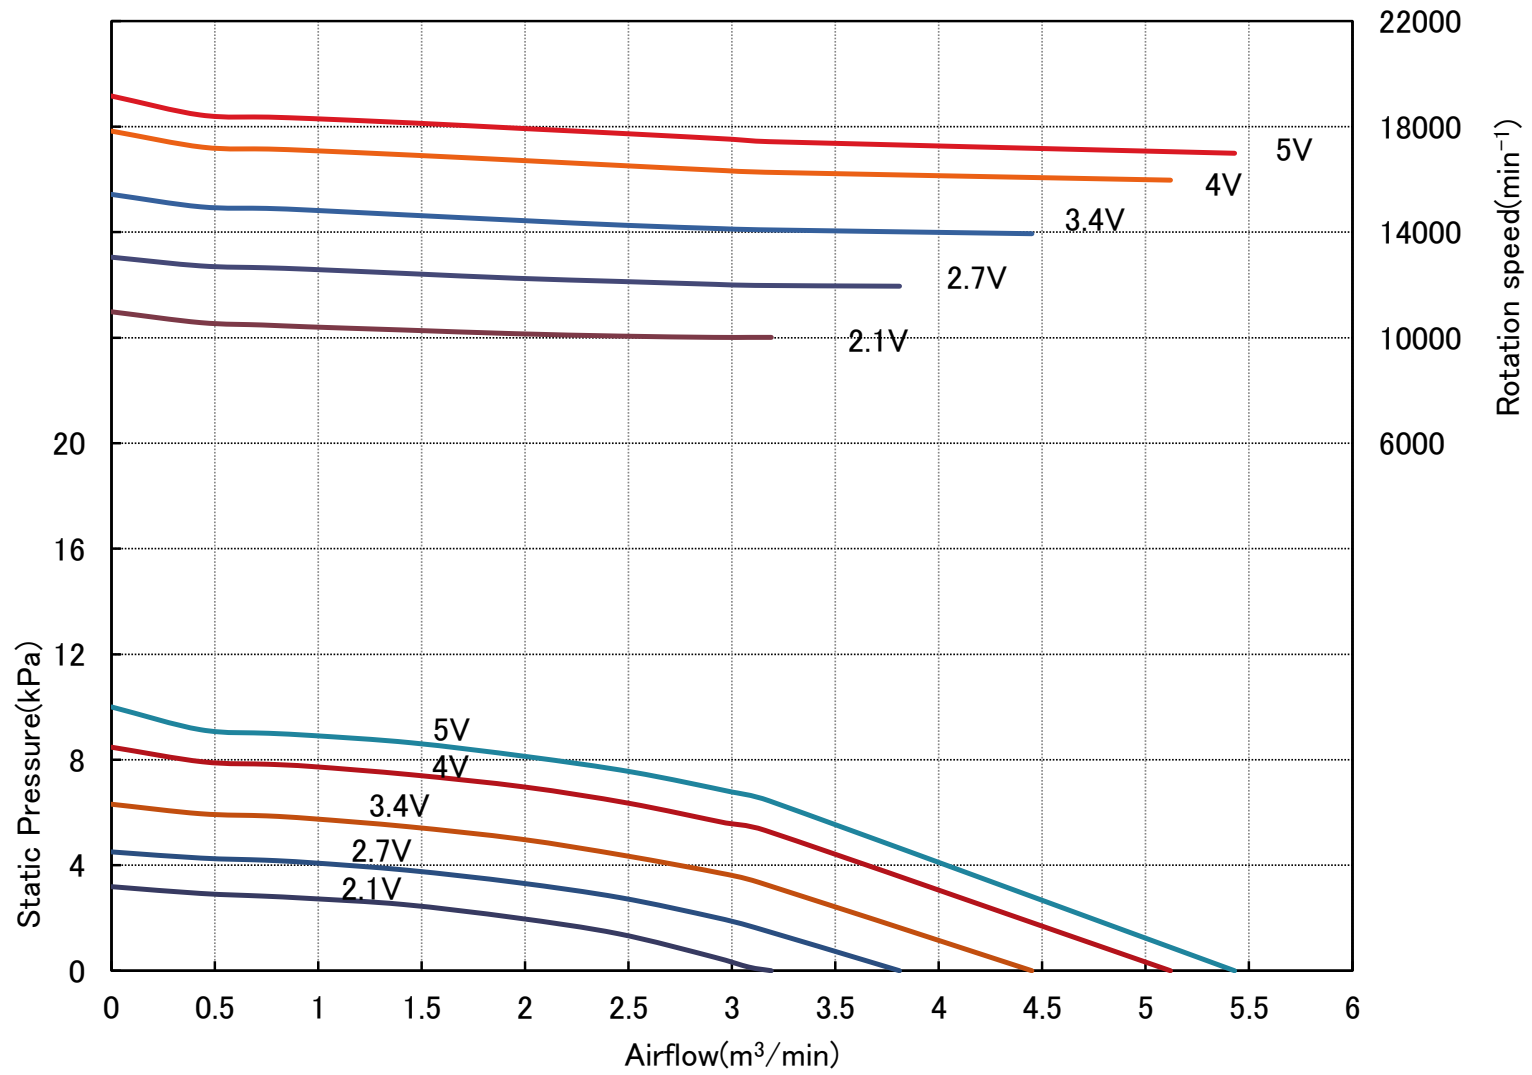

[Reference] Characteristics by Speed Control Voltage 60DCF-485

[Reference] Characteristics by Speed Control Voltage 60DCF-486

[Reference] Characteristics by Speed Control Voltage 60DCF-487

[Reference] Control VS Speed (fully open)