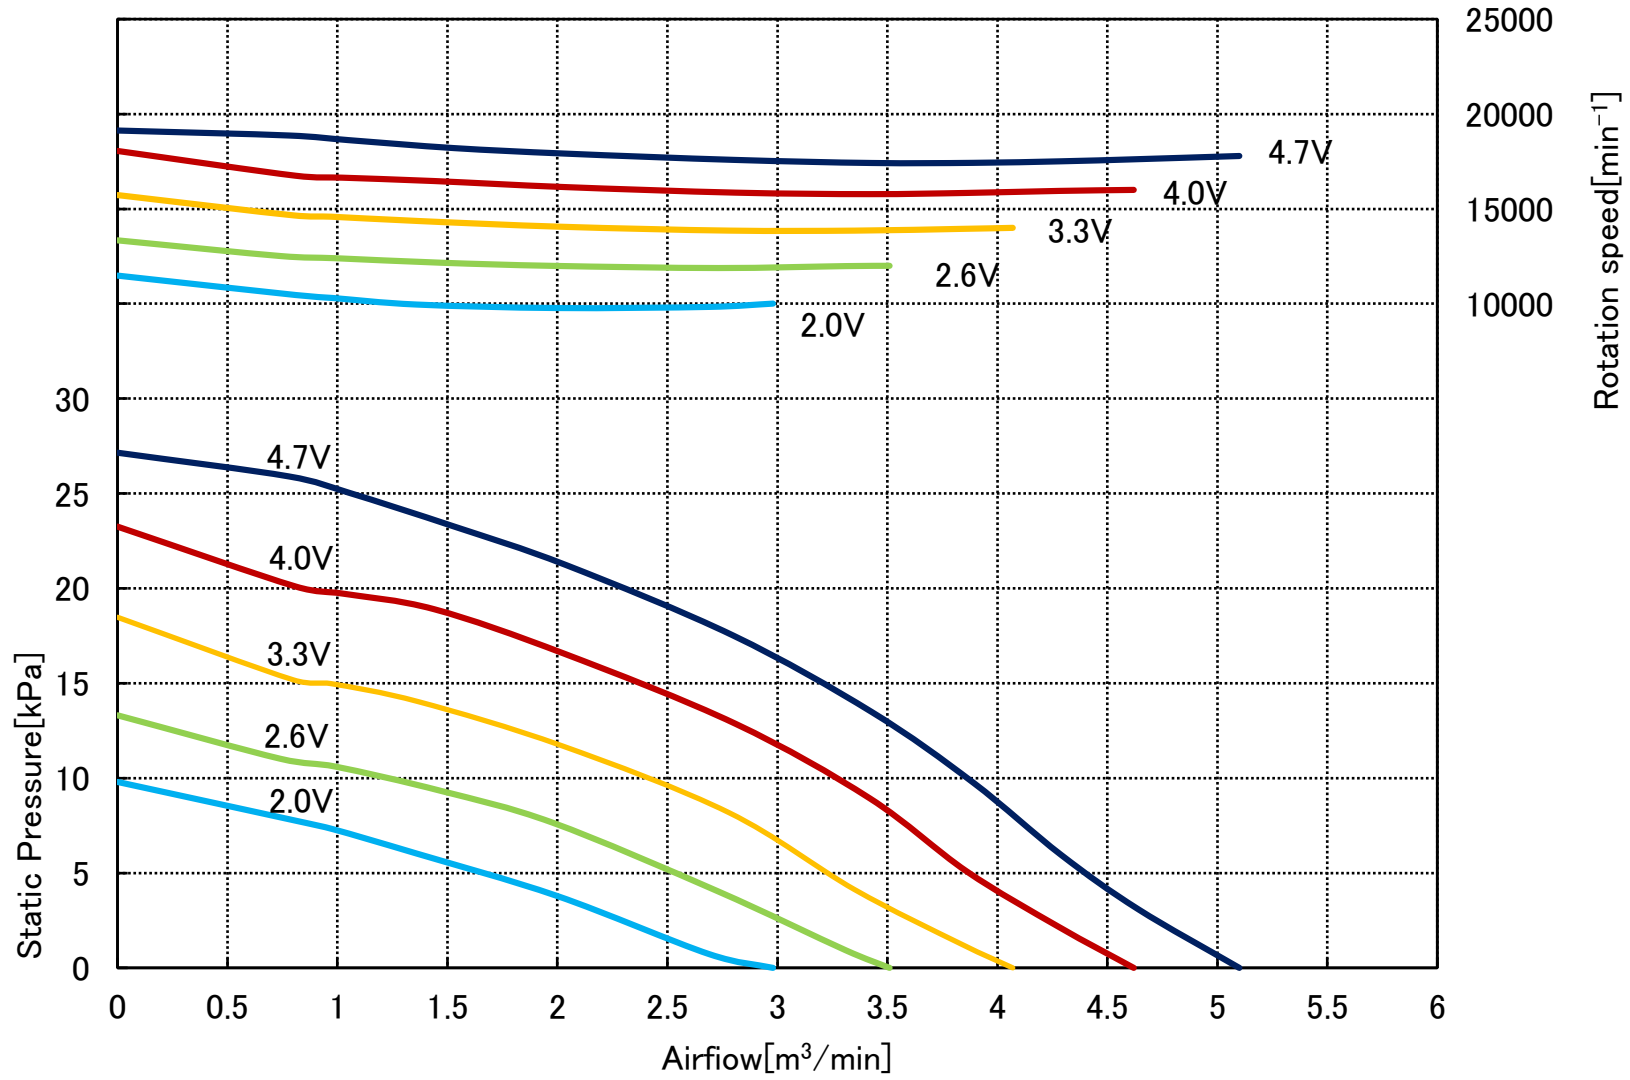

[Reference] Characteristics by Speed Control Voltage 70DCF-373

[Reference] Characteristics by Speed Control Voltage 70DCF-374

[Reference]Control voltage VS Speed (fully open)