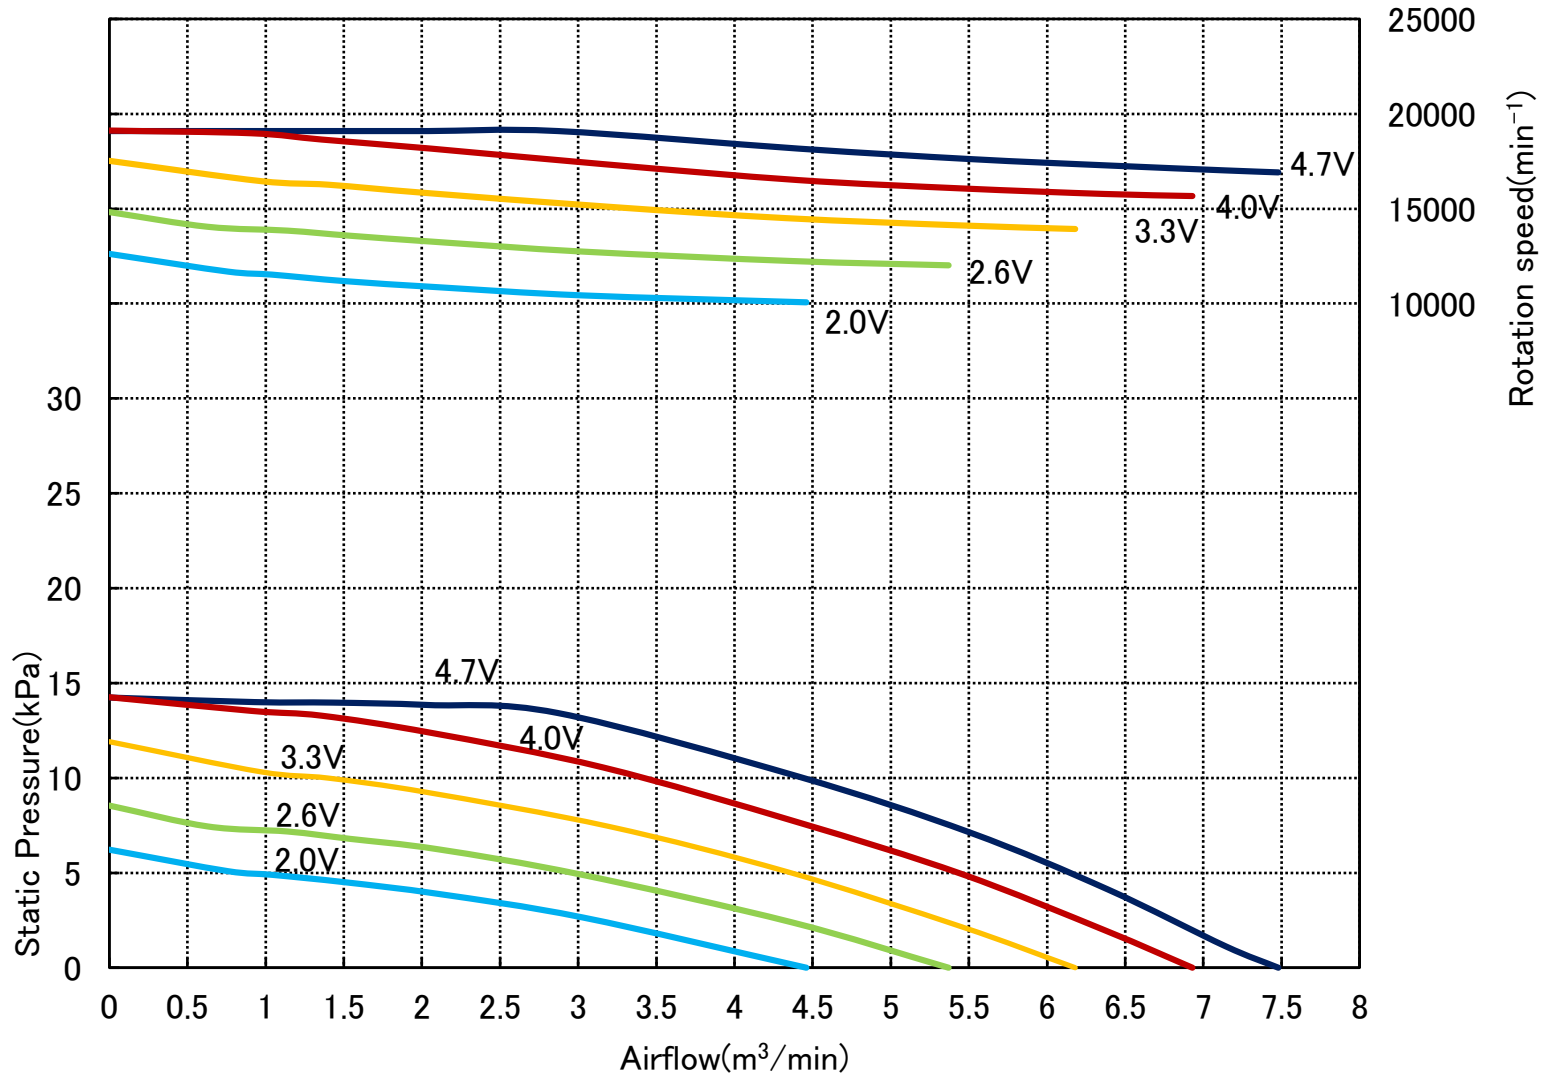

[Reference] Characteristics by Speed Control Voltage 70DCF-373

[Reference] Characteristics by Speed Control Voltage 70DCF-374

[Reference]Control voltage VS Speed (fully open)