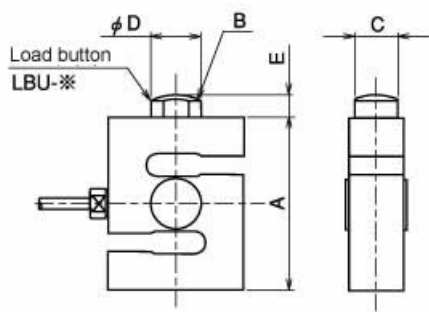

LBU series LBU2

2023/03/22

U3S1-NS / U2S1 series load button

Item	Accessory part No.	A [mm]	B	C [mm]	φD [mm]	E [mm]
U3S1-100K~1T-NS / U2S1-100K~1T(-C3) use	LBU-17	76	SR25	19	22	10

Item	Weight [g]
U3S1-100K~1T-NS / U2S1-100K~1T(-C3) use	70