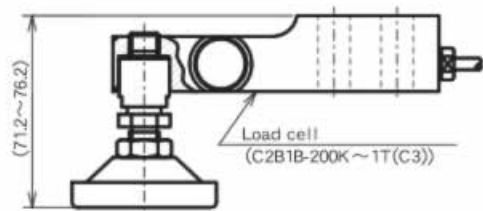

LF series

2023/03/22

C2B1B(-C3) series load foot

| Item | Accessory part No. | Weight [kg] |
|-----------------------------------|--------------------|-------------|
| C2B1B-200K(-C3)~C2B1B-1T(-C3) use | LF-1 | 1.5 |