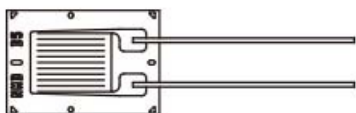

J-3-12D5T**

2024/02/28

Gage shape

| Gage pattern | Resistance [Ω] | Gage length [mm] | Base size (Y) [mm] | Patern size (X) [mm] | Patern size (Y) [mm] |
|--------------|----------------------------|---------------------|-----------------------|-------------------------|-------------------------|
| Single | 120 | 3 | 4.7 | 5.2 | 3 |