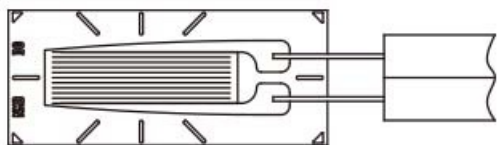

J-8-12T**W**

2024/02/28

Gage shape

Gage pattern	Resistance [Ω]	Gage length [mm]	Base size (Y) [mm]	Patern size (X) [mm]	Patern size (Y) [mm]
Single	120	8	6	11	3.3