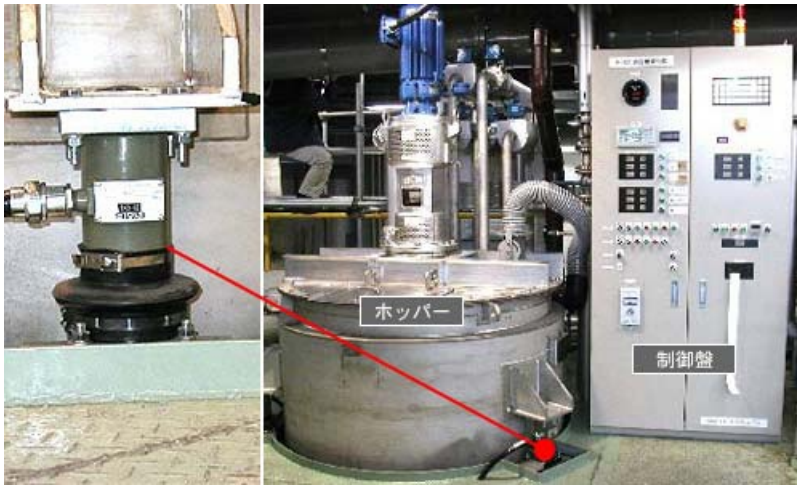

Mixture measurement tank controller

2023/03/22

Features

A necessary kind is chosen from about 20 kinds of raw materials in the process of manufacturing the medicine for the drainage washing, and turning on, the mixture, the exhaust, and transportation are controlled.