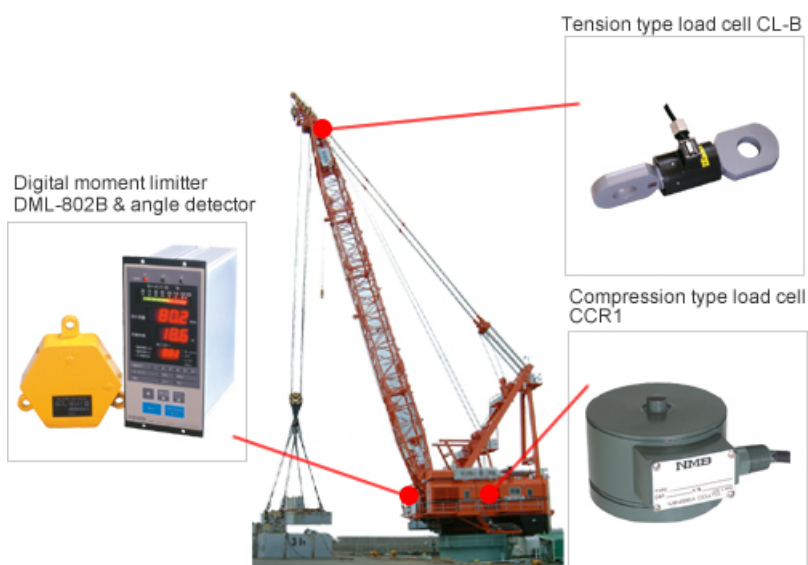

Moment limiter

2023/03/22

Features

Applied for fall prevention equipment of the crane together with the angle detector and the displacement sensor.