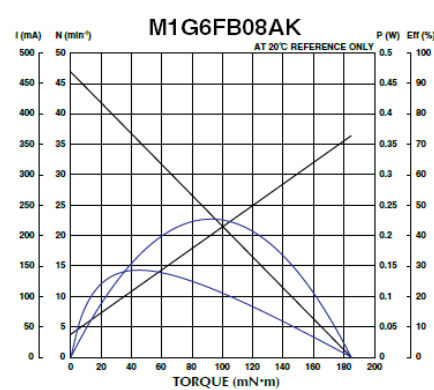

M1G6

2022/10/03

Model	Rated Load Current [mA]	Max Rated Load Torque [gf·cm]	Max Rated Load Torque [mN·m]	Starting Torque [gf·cm]	Starting Torque [mN·m]	Gear Ratio	Weight [g]
M1G6FB08AB	82	49.600	4.9	149.00	15.00	1:19	11.0
M1G6FB08AF	84	24.800	23.6	722.00	71.00	1:102	11.0
M1G6FB08AK	65	255.000	25.0	1888.00	185.00	1:298	11.0

Characteristics

NOTE

The final appearance shape and characteristics need to be discussed.