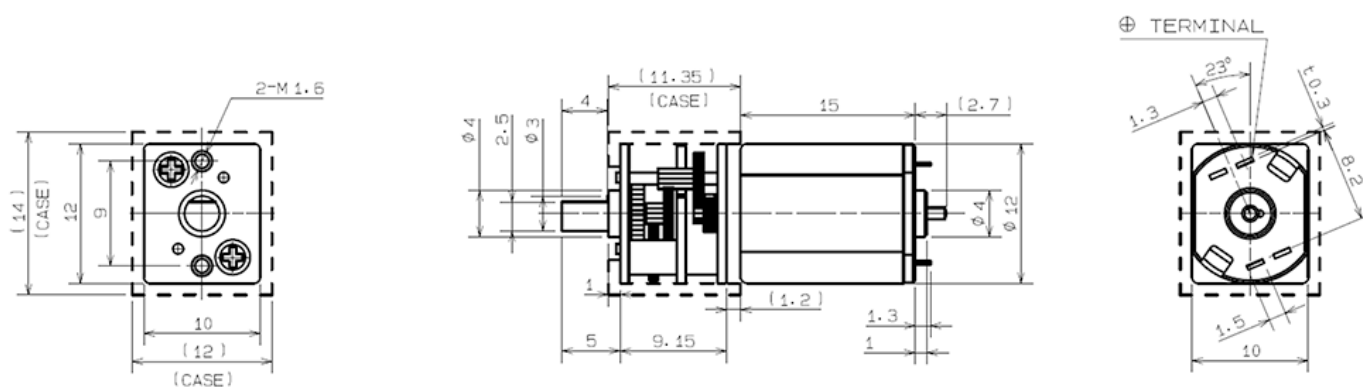

M1G6

2022/10/03

Overview

Overall View

Specifications

Model	Rated Voltage [V]	No load speed [min ⁻¹]	No Load Current [mA]	Rated Load [gf·cm]	Rated Load [mN·m]	Rated Load Speed [min ⁻¹]
M1G6FB08AB	5.0	736	38.0	20.00	2.00	635
M1G6FB08AF	5.0	137	38.0	102.00	10.00	118
M1G6FB08AK	5.0	47	38.0	153.00	15.00	43

M1G6

2022/10/03

Model	Rated Load Current [mA]	Max Rated Load Torque [gf·cm]	Max Rated Load Torque [mN·m]	Starting Torque [gf·cm]	Starting Torque [mN·m]	Gear Ratio	Weight [g]
M1G6FB08AB	82	49.600	4.9	149.00	15.00	1:19	11.0
M1G6FB08AF	84	24.800	23.6	722.00	71.00	1:102	11.0
M1G6FB08AK	65	255.000	25.0	1888.00	185.00	1:298	11.0