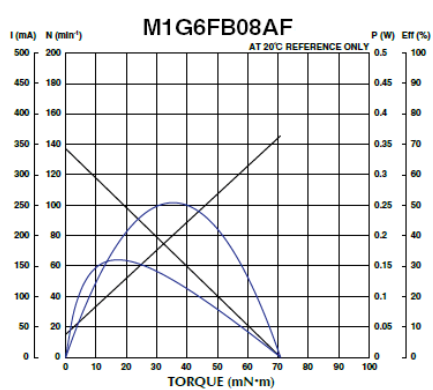

M1G6

2022/10/03

Model	Rated Load Current [mA]	Max Rated Load Torque [gf·cm]	Max Rated Load Torque [mN·m]	Starting Torque [gf·cm]	Starting Torque [mN·m]	Gear Ratio	Weight [g]
M1G6FB08AB	82	49.600	4.9	149.00	15.00	1:19	11.0
M1G6FB08AF	84	24.800	23.6	722.00	71.00	1:102	11.0
M1G6FB08AK	65	255.000	25.0	1888.00	185.00	1:298	11.0

Characteristics

NOTE

The final appearance shape and characteristics need to be discussed.