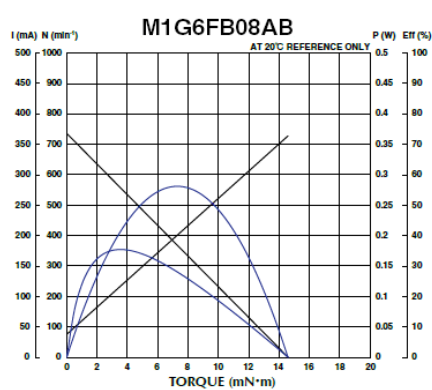

M1G6

2022/10/03

Model	Rated Load Current [mA]	Max Rated Load Torque [gf·cm]	Max Rated Load Torque [mN·m]	Starting Torque [gf·cm]	Starting Torque [mN·m]	Gear Ratio	Weight [g]
M1G6FB08AB	82	49.600	4.9	149.00	15.00	1:19	11.0
M1G6FB08AF	84	24.800	23.6	722.00	71.00	1:102	11.0
M1G6FB08AK	65	255.000	25.0	1888.00	185.00	1:298	11.0

Characteristics

NOTE

The final appearance shape and characteristics need to be discussed.