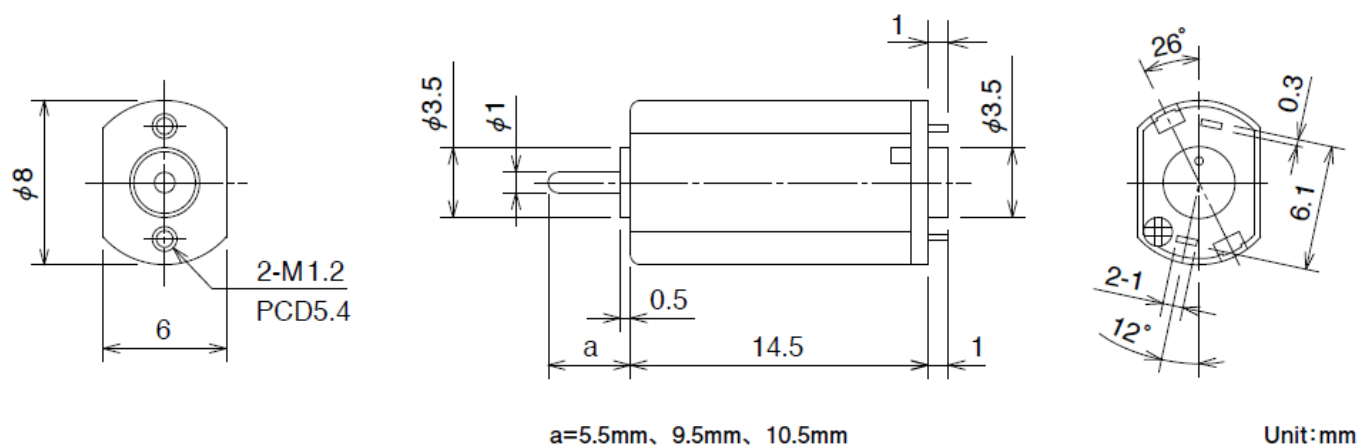

PNN7

2023/03/22

Overview

Shape : Flat

Shaft Length : a = 5.5mm, 10.5mm

Overall View

Specifications

Model	Operating Voltage lower limit [V]	Operating Voltage upper limit [V]	Rated Voltage [V]	No load speed [min ⁻¹]	No Load Current [mA]	Rated Load [gf·cm]
PNN7RE09PA	1.0	3.0	1.5	14183	48.0	0.70

PNN7

2023/03/22

PNN7RE08JD	1.0	3.5	3.0	22840	44.0	1.02	
PNN7RB07C	1.0	4.5	3.4	19400	38.0	1.00	
Model	Rated Load [mN · m]	Rated Load Speed [min ⁻¹]	Rated Load Current [mA]	Starting Torque [gf · cm]	Starting Torque [mN · m]	Starting current [mA]	Shaft Length [mm]
PNN7RE09PA	0.07	10500	125	2.76	0.27	350	5.5
PNN7RE08JD	0.10	17402	134	4.30	0.42	421	10.5
PNN7RB07C	0.10	14700	104	4.20	0.41	315	9.5