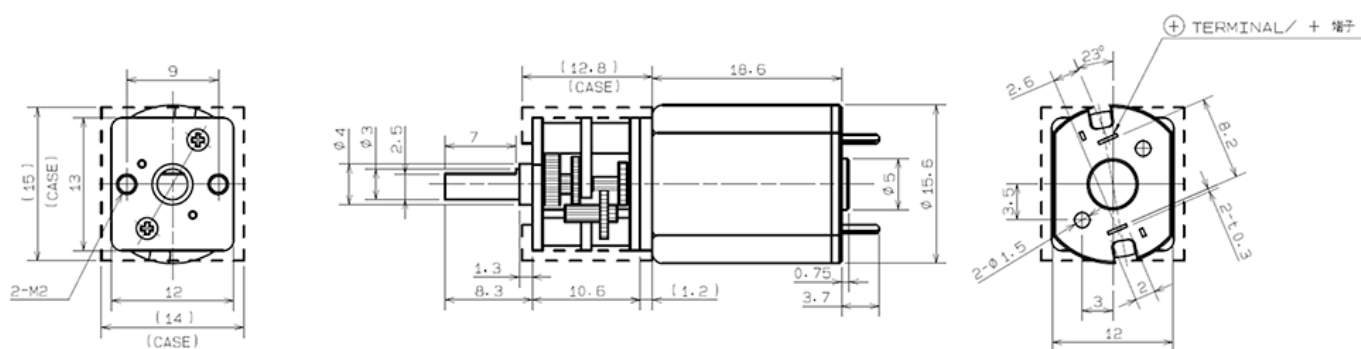

## Specifications

Model	Rated Voltage [V]	No load speed [min <sup>-1</sup> ]	No Load Current [mA]	Rated Load [gf·cm]	Rated Load [mN·m]	Rated Load Speed [min <sup>-1</sup> ]
PPG7CA12FC	6.0	456	133.0	153.00	15.00	368
PPG7CA12FG	6.0	106	131.0	153.00	15.00	100
PPG7CA12FP	6.0	53	128.0	153.00	15.00	52