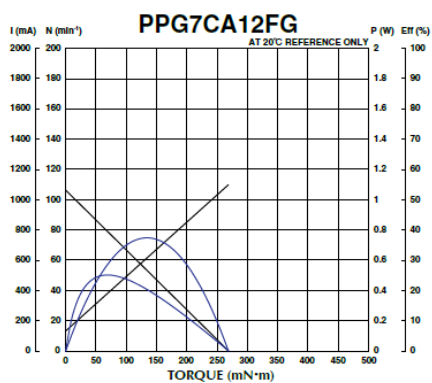

PPG7

2023/03/22

Model	Speed (rpm)	Rated Torque (mN·m)	Rated Current (mA)	Rated Power (W)	Rated Efficiency (%)	Speed Ratio	Life (h)
PPG7CA12FC	320	263.300	25.8	790.00	77.00	1:34	18.0
PPG7CA12FG	185	255.000	25.0	2741.00	269.00	1:146	18.0
PPG7CA12FP	160	255.000	25.0	5520.00	541.00	1:294	18.0

Characteristics

NOTE

The final appearance shape and characteristics need to be discussed.