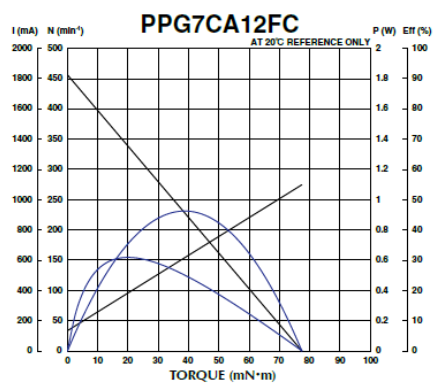

PPG7

2023/03/22

Model	Speed (rpm)	Rated Torque (mN·m)	Rated Current (mA)	Rated Power (W)	Rated Efficiency (%)	Speed Ratio	Life (h)
PPG7CA12FC	320	263.300	25.8	790.00	77.00	1:34	18.0
PPG7CA12FG	185	255.000	25.0	2741.00	269.00	1:146	18.0
PPG7CA12FP	160	255.000	25.0	5520.00	541.00	1:294	18.0

Characteristics

NOTE

The final appearance shape and characteristics need to be discussed.