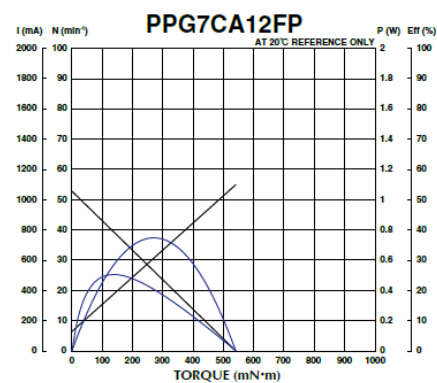

PPG7

2023/03/22

Model	Speed (rpm)	Rated Torque (mN·m)	Rated Current (mA)	Rated Power (W)	Rated Efficiency (%)	Speed Ratio	Life (h)
PPG7CA12FC	320	263.300	25.8	790.00	77.00	1:34	18.0
PPG7CA12FG	185	255.000	25.0	2741.00	269.00	1:146	18.0
PPG7CA12FP	160	255.000	25.0	5520.00	541.00	1:294	18.0

Characteristics

NOTE

The final appearance shape and characteristics need to be discussed.