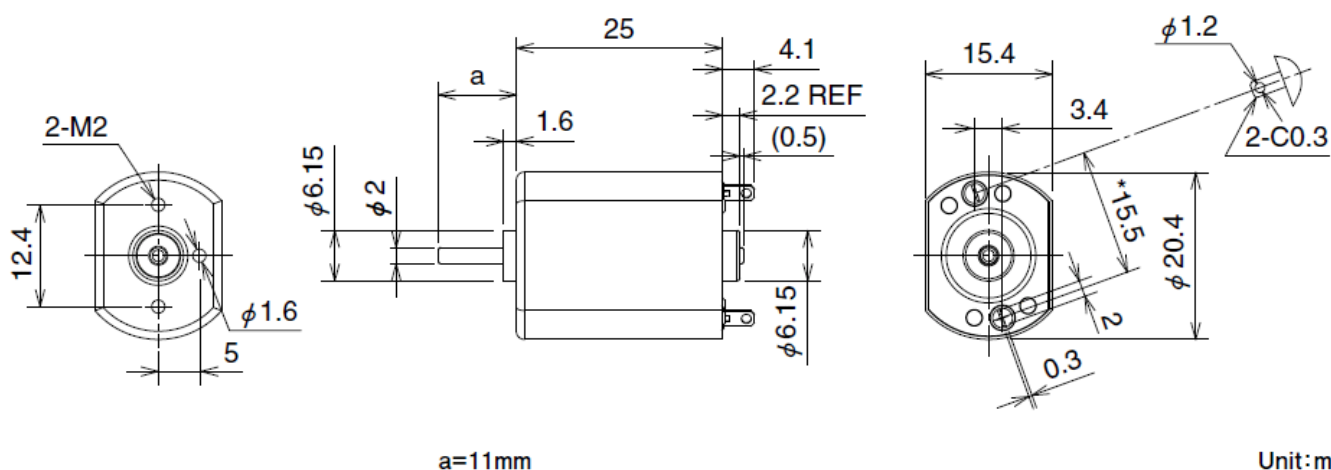

PWN10A

2023/03/22

Overview

Overall View

Specifications

Model	Operating Voltage lower limit [V]	Operating Voltage upper limit [V]	Rated Voltage [V]	No load speed [min ⁻¹]	No Load Current [mA]	Rated Load [gf·cm]
PWN10AWB17C	2.0	6.5	6.0	13350	180.0	10.00

PWN10A

2023/03/22

Model	Rated Load [mN · m]	Rated Load Speed [min-1]	Rated Load Current [mA]	Starting Torque [gf · cm]	Starting Torque [mN · m]	Starting current [mA]	Shaft Length [mm]
PWN10AWB17C	0.98	12000	430	99.00	9.70	2650	11.0