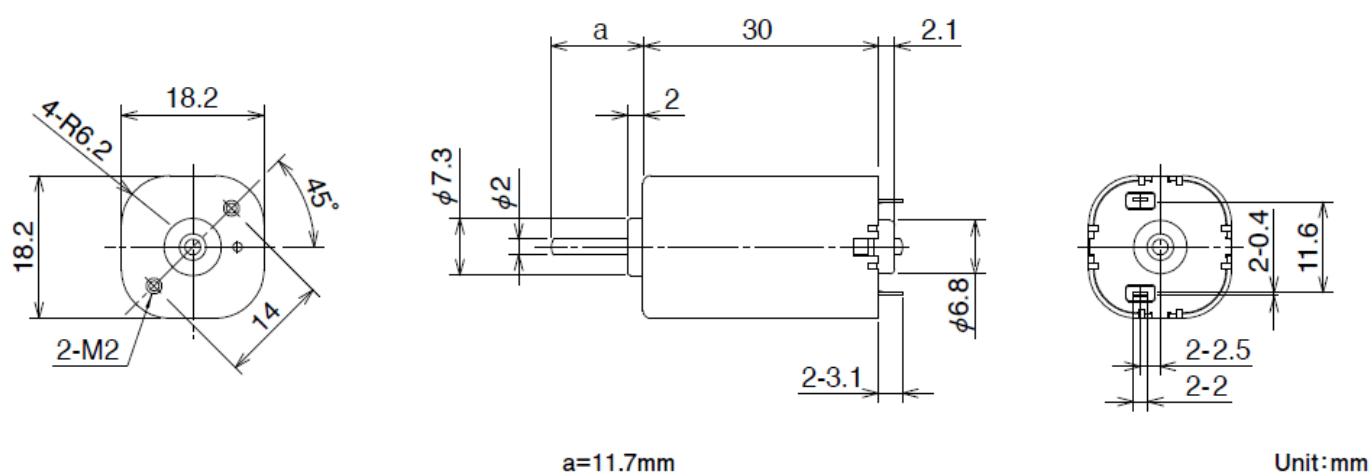

SR18M

2023/03/22

Overview

Overall View

Specifications

Model	Operating Voltage lower limit [V]	Operating Voltage upper limit [V]	Rated Voltage [V]	No load speed [min ⁻¹]	No Load Current [mA]	Rated Load [gf·cm]
SR18M1LTC	8.0	13.0	12.0	5000	83.0	102.00
SR18M1TTC	8.0	13.0	12.0	7472	119.0	102.00

SR18M

2023/03/22

Model	Rated Load [mN · m]	Rated Load Speed [min-1]	Rated Load Current [mA]	Starting Torque [gf · cm]	Starting Torque [mN · m]	Starting current [mA]	Shaft Length [mm]
SR18M1LTC	10.00	3320	540	330.00	32.40	1560	11.7
SR18M1TTC	10.00	5950	850	501.00	49.20	3730	11.7