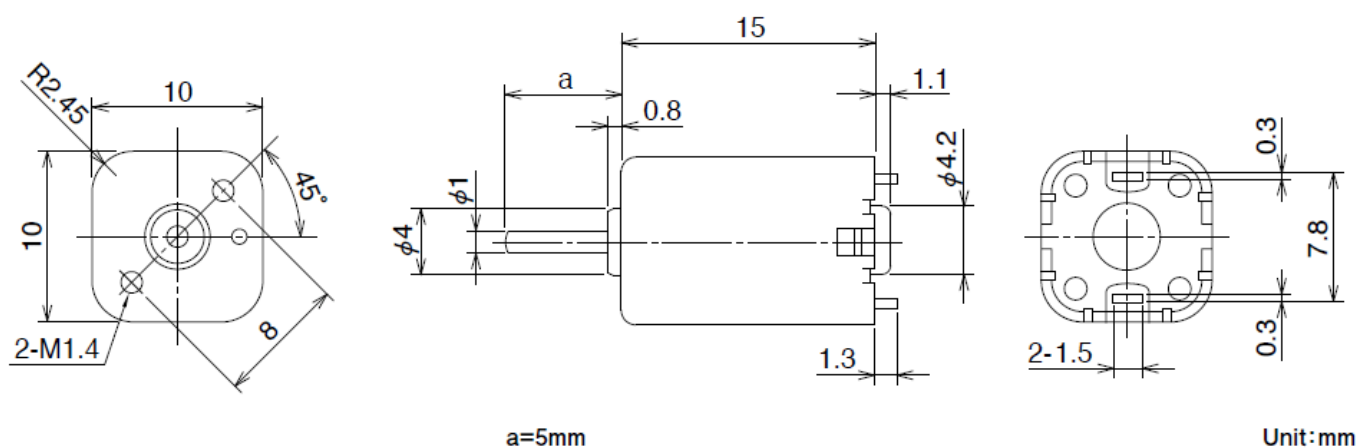

SS10G

2023/03/22

Overview

Overall View

Specifications

Model	Operating Voltage lower limit [V]	Operating Voltage upper limit [V]	Rated Voltage [V]	No load speed [min ⁻¹]	No Load Current [mA]	Rated Load [gf·cm]
SS10G0RTM	2.0	8.0	6.0	9713	26.0	8.16
SS10G0VTT	2.0	8.0	6.0	16335	58.0	8.16

SS10G

2023/03/22

Model	Rated Load [mN · m]	Rated Load Speed [min-1]	Rated Load Current [mA]	Starting Torque [gf · cm]	Starting Torque [mN · m]	Starting current [mA]	Shaft Length [mm]
SS10G0RTM	0.80	6294	174	23.20	2.27	448	5.0
SS10G0VTT	0.80	12773	298	37.40	3.67	1160	5.0