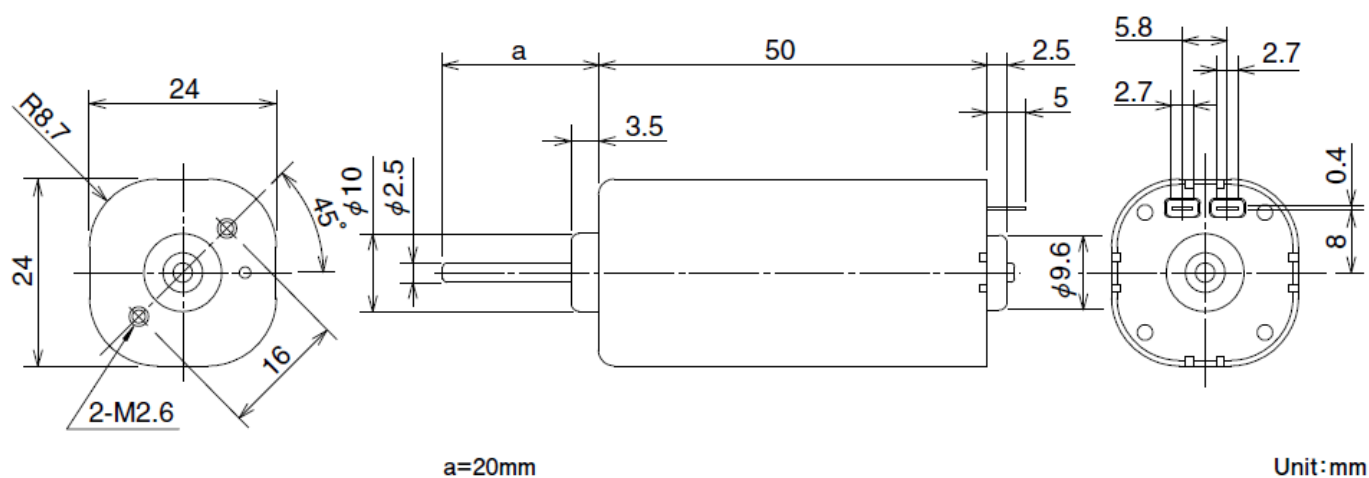

SV24A

2023/03/22

Overview

Overall View

Specifications

Model	Operating Voltage lower limit [V]	Operating Voltage upper limit [V]	Rated Voltage [V]	No load speed [min ⁻¹]	No Load Current [mA]	Rated Load [gf·cm]
SV24A3ATC	8.0	13.0	12.0	6438	266.0	306.00

SV24A

2023/03/22

Model	Rated Load [mN · m]	Rated Load Speed [min ⁻¹]	Rated Load Current [mA]	Starting Torque [gf·cm]	Starting Torque [mN · m]	Starting current [mA]	Shaft Length [mm]
SV24A3ATC	30.00	5440	2038	1980.00	194.00	11692	20.0